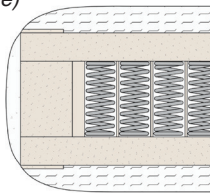

**-B. (Optional) Bench Cushion**  
Available on Curved Loveseats -063 & -064. If not specified, standard two cushions will be ordered.

## Step 4: Choose your CUSHION

**CC. (Standard) Classic Comfort**  
2.0 High Resiliency Foam (HR) Encased within Down Proof Ticking

**DP. (Optional/Upcharge) Down Plush 2.0**  
High Resiliency Foam (HR) Enveloped within a Blend of Feathers, Down and Polyester Fiber and Encased within Down Proof Ticking

**SDL. (Optional/Upcharge) Spring Down Luxe**  
3"/15 Gauge Pocketed Coil Core Encased within 2.0 High Resiliency Foam (HR) Enveloped within a Blend of Feathers and Polyester Fiber then Encased within Down Proof Ticking

## Available Pieces:

**Height and Depth Dimensions:**  
 Seat Depth: 22"  
 Seat Height: 18"  
 Overall Depth: 40"  
 Overall Height: 36"

**Length Dimensions:** Listed are for Dimitri LL20, Darrien LL22 and Daxton LL23 Arm Styles.  
**For Danae LL21 add 2" for each arm on piece.**