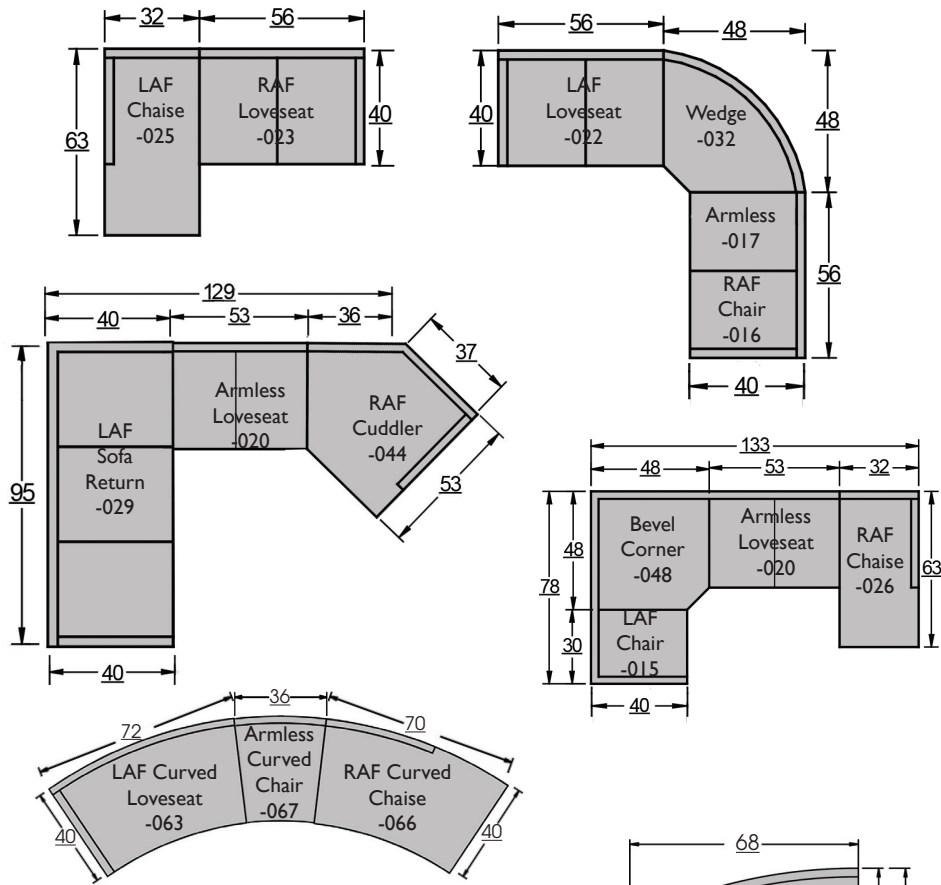

## Available Pieces:

**Height and Depth Dimensions:**  
 Seat Depth: 22"  
 Seat Height: 18"  
 Overall Depth: 40"  
 Overall Height: 36"

**Length Dimensions:** Listed are for Dimitri LL20, Darrien LL22 and Daxton LL23 Arm Styles.  
**For Danae LL21 add 2" for each arm on piece.**