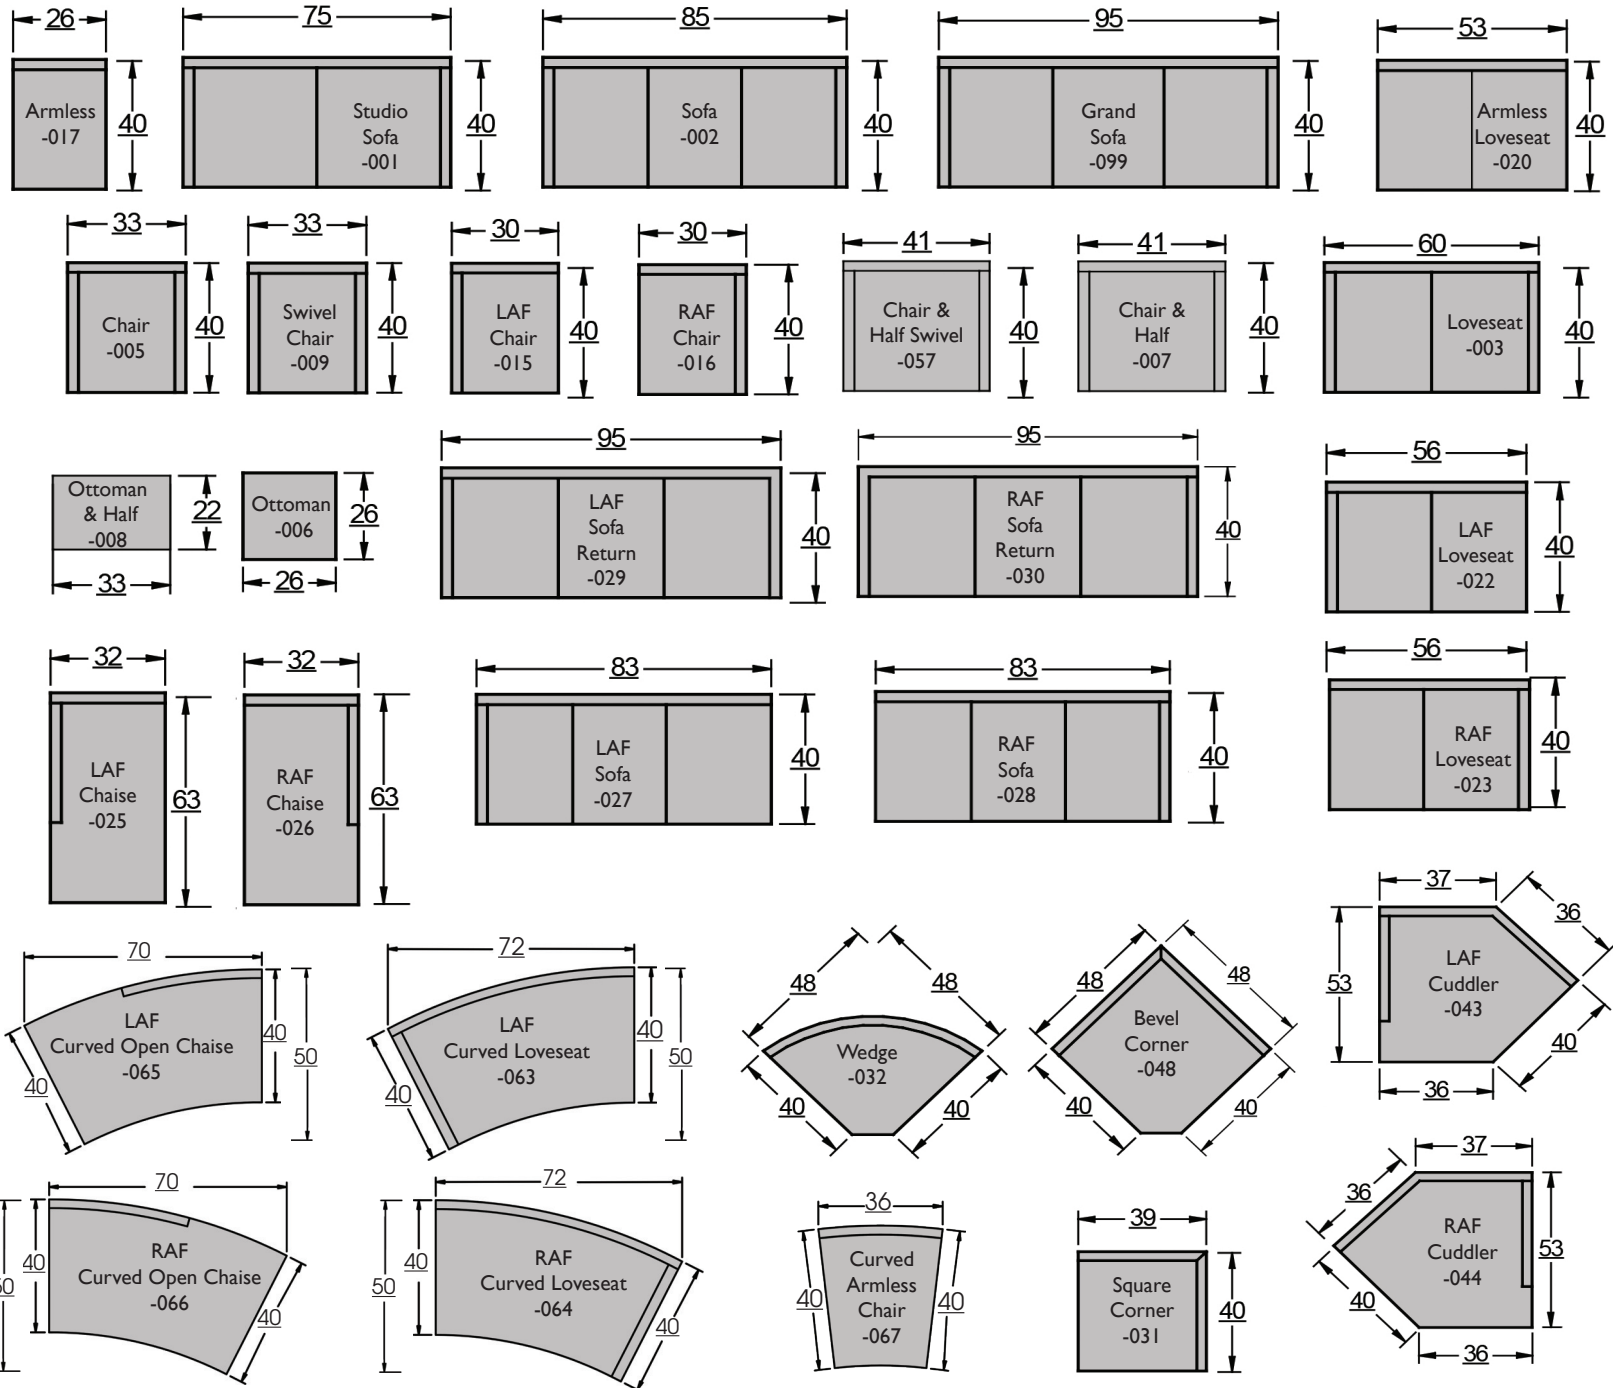

## Build Your Custom Piece(s) Here:

QTY	Step 1: Arm #	Step 2: Item #	Step 3: Back#	Step 4: Cushion Code	Body Fabric	Pillow Fabric	Pillow Fabric	Pillow Fabric (Where Applicable)	Pillow Fabric (Where Applicable)	Price
_____	_____	_____	_____	_____	_____	_____	_____	_____	_____	_____
_____	_____	_____	_____	_____	_____	_____	_____	_____	_____	_____
_____	_____	_____	_____	_____	_____	_____	_____	_____	_____	_____
_____	_____	_____	_____	_____	_____	_____	_____	_____	_____	_____
Example Order: 1	LL23	-063	2	DP-B	400453-84	500374-83	500374-83	N/A	N/A	

## Available Pieces:

**Height and Depth Dimensions:**  
 Seat Depth: 22"  
 Seat Height: 18"  
 Overall Depth: 40"  
 Overall Height: 36"

**Length Dimensions:** Listed are for Dimitri LL20, Darrien LL22 and Daxton LL23 Arm Styles.  
**For Danae LL21 add 2" for each arm on piece.**